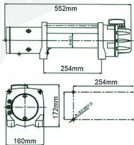

Rated Line Pull	9500LB(4310kg) single-line
Motor	6.0hp/4.4kw 12V, Series Wound
Gear Train	3-stage planetary
Gear Reduction Ratio	172.8:1
Clutch	turn 180°
Cable	synthetic rope φ23/64"×98" (φ9.5mm×28m)
Drum Size	φ2.51"×8.82" (φ64mm×224mm)
Overall Dimensions	(L×W×H)(21.7"×6.3"×6.8")(552×160×172mm)
Gross Weight	62lbs(28kg)
Duty Cycle	Intermittently
Fairlead	Aluminum fairlead
Mounting Bolt Pattern	10"×4.5"(254mm x 114.3mm)
Remote Control	Included