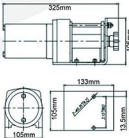

WP12S

Rated Line Pull	3000LB(1360kg) single-line
Motor	3.0hp/2.2kw 12V, Permanent Magnet Motor
Gear Train	3-stage planetary
Gear Reduction Ratio	153:1
Clutch	pull and push
Cable	$\Phi 3/16" \times 42.6'$ ($\varphi 4.76\text{mm} \times 13\text{m}$)
Drum Size	$\Phi 1.3" \times 2.83"$ ($\varphi 32\text{mm} \times 72\text{mm}$)
Overall Dimensions	(L$\times$W$\times$H)$12.8" \times 4.1" \times 4.1"$ ($325 \times 105 \times 105\text{mm}$)
Gross Weight	21lbs(9.5kg)
Duty Cycle	Intermittently
Fairlead	4-way roller fairlead