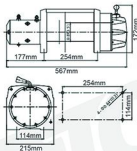

## لوازم تخصصی آفرود و کمپینگ

- \_\_\_\_\_ وینچ
- \_\_\_\_\_ دوربین ورزشی
- \_\_\_\_\_ تجهیزات
- \_\_\_\_\_ روشنایی
- \_\_\_\_\_ استورکل
- \_\_\_\_\_ کمپینگ

<b>Rated Line Pull</b>	9500LB(4310kg) single-line
<b>Motor</b>	5.5hp/4kw 12V, Series Wound
<b>Gear Train</b>	3-stage planetary
<b>Gear Reduction Ratio</b>	265:1
<b>Clutch</b>	turn 180°
<b>Cable</b>	ϕ3/8"×92" (ϕ9.5mm×26m)
<b>Drum Size</b>	ϕ2.51"×8.82" (ϕ64mm×224mm)
<b>Overall Dimensions</b>	(L×W×H)21.5"×8.3"×8.7"(546×160×222mm)
<b>Gross Weight</b>	89lbs(40kg)
<b>Duty Cycle</b>	Intermittently
<b>Fairlead</b>	4-way roller fairlead
<b>Mounting Bolt Pattern</b>	10"×4.5"(254mm x 114.3mm )
<b>Remote Control</b>	Included

**WV9.5C**

<b>Rated Line Pull</b>	12000LB(5446kg) single-line
<b>Motor</b>	6.5hp/4.8kw 12V, Series Wound
<b>Gear Train</b>	3-stage planetary
<b>Gear Reduction Ratio</b>	265:1
<b>Clutch</b>	turn 180°
<b>Cable</b>	ϕ3/8"×92" (ϕ9.5mm×26m)
<b>Drum Size</b>	ϕ2.51"×8.82" (ϕ64mm×224mm)
<b>Overall Dimensions</b>	(L×W×H)21.5"×8.3"×8.7"(546×160×222mm)
<b>Gross Weight</b>	89lbs(40kg)
<b>Duty Cycle</b>	Intermittently
<b>Fairlead</b>	4-way roller fairlead
<b>Mounting Bolt Pattern</b>	10"×4.5"(254mm x 114.3mm )
<b>Remote Control</b>	Included

**WV12C**

<b>Rated Line Pull</b>	15000LB(6804kg) single-line
<b>Motor</b>	6.8hp/5.0kw 12V, Series Wound
<b>Gear Train</b>	3-stage planetary
<b>Gear Reduction Ratio</b>	364:1
<b>Clutch</b>	turn 180°
<b>Cable</b>	φ7/16"×92" (φ11mm×28m)
<b>Drum Size</b>	φ3.5"×8.82" (φ89mm×224mm)
<b>Overall Dimensions</b>	(L×W×H)(22.3"×8.5"×9.7")(567×215×246mm)
<b>Gross Weight</b>	130lbs(59kg)
<b>Duty Cycle</b>	Intermittently
<b>Fairlead</b>	4-way roller fairlead
<b>Mounting Bolt Pattern</b>	10"×4.5"(254mm x 114.3mm)
<b>Remote Control</b>	Included