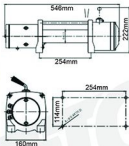

Rated Line Pull	12000LB(5448kg) single-line
Motor	6.5hp/4.8kw 12V, Series Wound
Gear Train	3-stage planetary
Gear Reduction Ratio	265:1
Clutch	1/4 turn Activation
Cable	Synthetic rope$\Phi 3/8" \times 92'$ ($\varphi 9.5\text{mm} \times 28\text{m}$)
Drum Size	$\varphi 2.51" \times 8.82"$ ($\varphi 64\text{mm} \times 224\text{mm}$)
Overall Dimensions	(L$\times$W$\times$H)$21.5" \times 8.3" \times 8.7"$ ($548 \times 160 \times 222\text{mm}$)
Gross Weight	62lbs(28kg)
Duty Cycle	Intermittently
Fairlead	Aluminum fairlead
Mounting Bolt Pattern	10" $\times$ 4.5" (254mm $\times$ 114.3mm)
Remote Control	Included