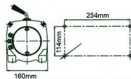

Rated Line Pull	12000LB(5446kg) single-line
Motor	6.5hp/4.8kw 12V, Series Wound
Gear Train	3-stage planetary
Gear Reduction Ratio	265:1
Clutch	turn 180°
Cable	ϕ3/8"×92" (ϕ9.5mm×26m)
Drum Size	ϕ2.51"×8.82" (ϕ64mm×224mm)
Overall Dimensions	(L×W×H)21.5"×8.3"×8.7"(546×160×222mm)
Gross Weight	89lbs(40kg)
Duty Cycle	Intermittently
Fairlead	4-way roller fairlead
Mounting Bolt Pattern	10"×4.5"(254mm x 114.3mm)
Remote Control	Included