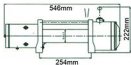

Rated Line Pull	9500LB(4310kg) single-line
Motor	5.5hp/4kw 12V, Series Wound
Gear Train	3-stage planetary
Gear Reduction Ratio	265:1
Clutch	turn 180°
Cable	ϕ3/8"×92" (ϕ9.5mm×26m)
Drum Size	ϕ2.51"×8.82" (ϕ64mm×224mm)
Overall Dimensions	(L×W×H)21.5"×8.3"×8.7"(546×160×222mm)
Gross Weight	89lbs(40kg)
Duty Cycle	Intermittently
Fairlead	4-way roller fairlead
Mounting Bolt Pattern	10"×4.5"(254mm x 114.3mm)
Remote Control	Included