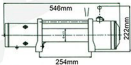

Rated Line Pull	12000LB(5446kg) single-line
Motor	6.5hp/4.8kw 12V, Series Wound
Gear Train	3-stage planetary
Gear Reduction Ratio	265:1
Clutch	turn 180°
Cable	ϕ3/8"×92" (ϕ9.5mm×26m)
Drum Size	ϕ2.51"×8.82" (ϕ64mm×224mm)
Overall Dimensions	(L×W×H)21.5"×8.3"×8.7"(546×160×222mm)
Gross Weight	89lbs(40kg)
Duty Cycle	Intermittently
Fairlead	4-way roller fairlead
Mounting Bolt Pattern	10"×4.5"(254mm x 114.3mm)
Remote Control	Included